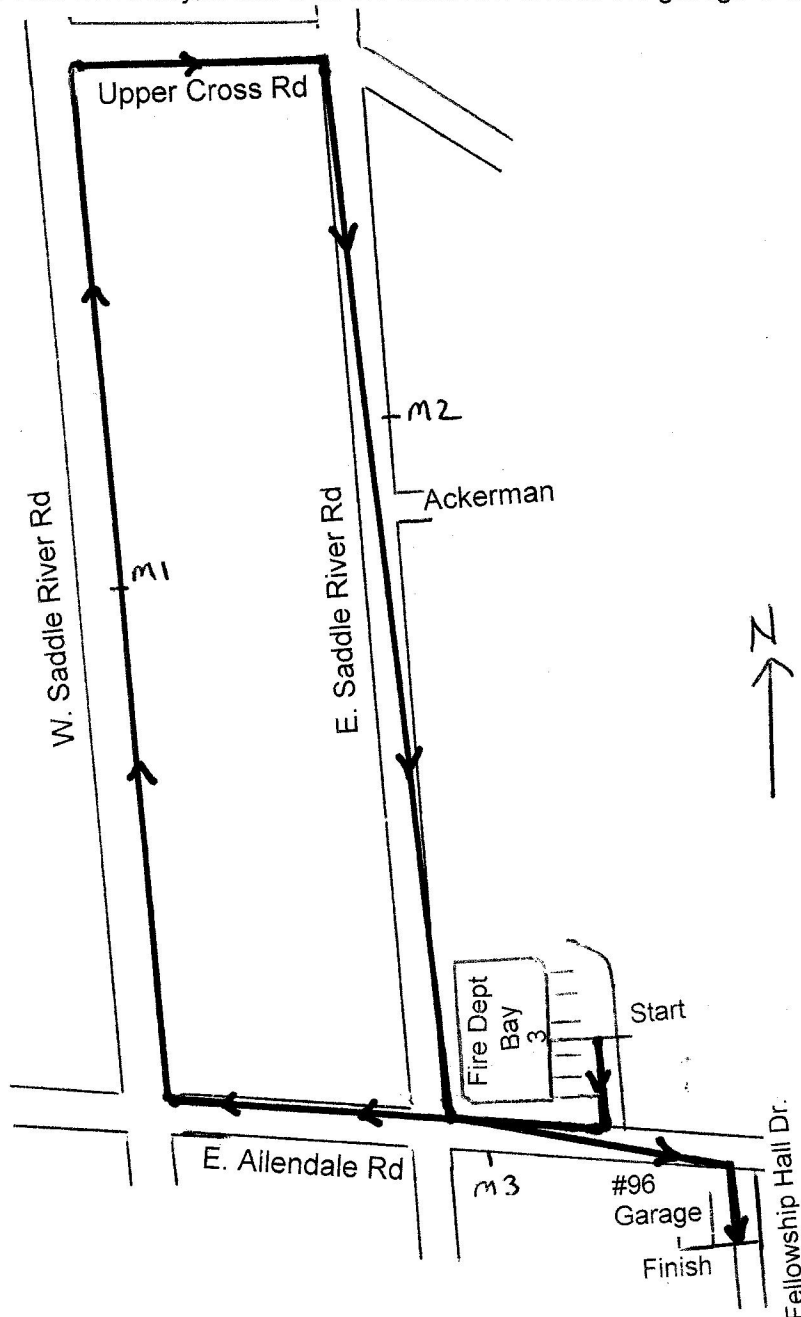

Saddle River 5K  
Saddle River, NJ 07458

NJ12509JHP  
Effective 2/13/2012 to 12/31/2022

ALL DIRECTIONS ARE GIVEN RELATIVE TO THE RUNNING DIRECTION.

**Start:** In Saddle River Fire Department Drive, at the middle of the center (third) Fire Bay door.

**Mile 1:** On W. Saddle River Rd., 24 feet 5 inches after utility pole 56376 37998 on the right and just before the driveway to #211 on the left.

**Mile 2:** On E. Saddle River Rd., before Ackerman Rd., 35 feet 10 inches after the storm grate in front of #258 on the left.

**Mile 3:** On E. Allendale Rd., at the second set of windows to the Saddle River Fire Headquarters on the left and 48 feet 4 inches after utility pole 56468 37589 on the right.

**Finish:** In Fellowship Hall Driveway in line with the southern end of the garage to #96 on the right (west side).